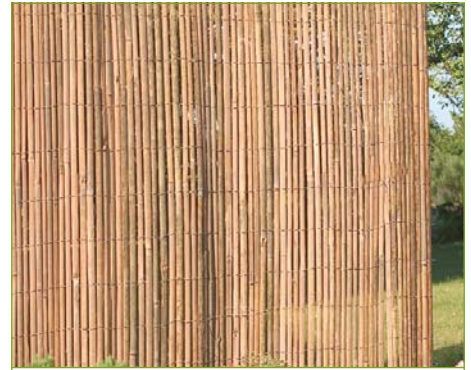

**BRUSHWOOD SCREEN**

Natural thatch, woven into a decorative screen.

CODE	DESCRIPTION/CONTENTS	PACK	OUTER
3A042712	4m x 1m (13' x 3'3")	1	1
3A042713	4m x 1.5m (13' x 4'11")	1	1
3A042714	4m x 2m (13' x 6'6")	1	1

**WILLOW SCREEN**

A high-quality and sturdy screening constructed with galvanised wire for extra strength.

CODE	DESCRIPTION/CONTENTS	PACK	OUTER
3A021126	4m x 1m (13' x 3'3")	1	1
3A021144	4m x 1.5m (13' x 4'11")	1	1
3A021148	4m x 2m (13' x 6'6")	1	1

**SPLIT BAMBOO SCREEN**

High-quality bamboo, split vertically to form a screen ideal for attaching to fixed fencing.

CODE	DESCRIPTION/CONTENTS	PACK	OUTER
3A021114	4m x 1m (13' x 3'3")	1	1
3A021134	4m x 1.5m (13' x 4'11")	1	1
3A021137	4m x 2m (13' x 6'6")	1	1

**BAMBOO CANE SCREEN**

A strong and sturdy screen with inter-woven galvanised wires spaced 100mm apart for added strength.

CODE	DESCRIPTION/CONTENTS	PACK	OUTER
3A042709	4m x 1m (13' x 3'3")	1	1
3A042710	4m x 1.5m (13' x 4'11")	1	1
3A042711	4m x 2m (13' x 6'6")	1	1