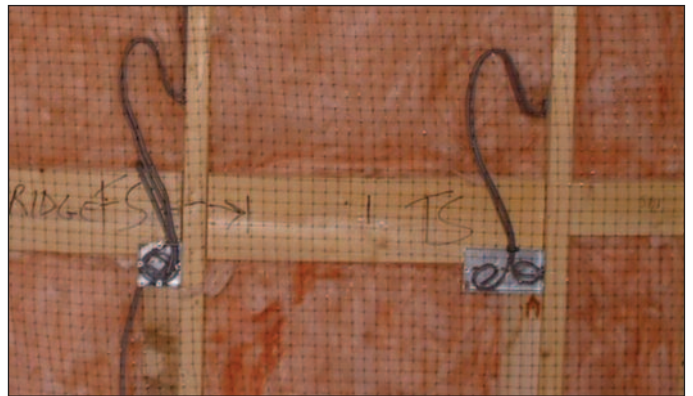

INSULATION SUPPORT NET

Insulation support net is a lightweight polypropylene net used to support and secure insulation materials within framework and joists.

ADVANTAGES

- Rot proof, chemical resistant and UV stabilised
- Easy to cut
- Durable
- Will support insulation materials from 100mm to over 250mm deep
- Single thickness can span rafters up to 450mm whilst a double thickness can cover up to 1200mm
- Simple to install by stapling or tacking to the rafters or struts
- Used under joists in outdoor buildings it can prevent unwanted animals from nesting
- Can also be used under ventilated timber floors during construction or refurbishment

- Working temperature range 0-100°C
- Melting Point 165°C

PRODUCT	CODE	SIZE	WEIGHT	MESH SIZE	MATERIAL	COLOUR	OUTER
INSULATION SUPPORT NET	20010804	1m x 100m	15g/m ²	20mm x 20mm	PP	BLACK	1
INSULATION SUPPORT NET	56791009	2m x 100m	15g/m ²	20mm x 20mm	PP	BLACK	1