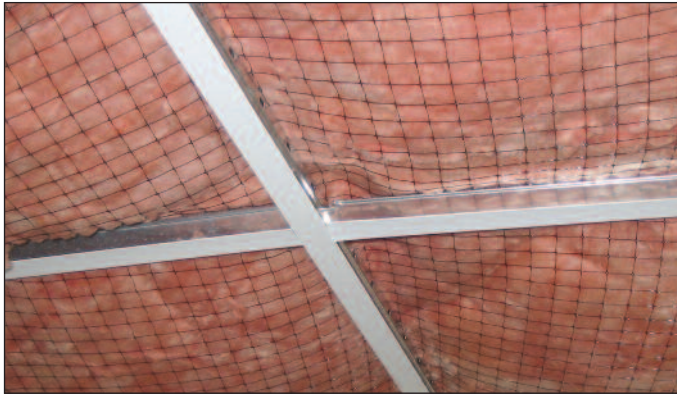

INSULATION SUPPORT NET

Insulation support net is a lightweight polypropylene net used to support and secure insulation materials within framework and joists.

ADVANTAGES

- Rot proof, chemical resistant and UV stabilised
- Easy to cut
- Durable
- Will support insulation materials from 100mm to over 250mm deep
- Single thickness can span rafters up to 450mm whilst a double thickness can cover up to 1200mm
- Simple to install by stapling or tacking to the rafters or struts
- Used under joists in outdoor buildings it can prevent unwanted animals from nesting
- Can also be used under ventilated timber floors during construction or refurbishment

- Working temperature range 0-100°C
- Melting Point 165°C

PRODUCT	CODE	SIZE	WEIGHT	MESH SIZE	MATERIAL	COLOUR	OUTER
INSULATION SUPPORT NET	20010804	1m x 100m	15g/m ²	20mm x 20mm	PP	BLACK	1
INSULATION SUPPORT NET	56791009	2m x 100m	15g/m ²	20mm x 20mm	PP	BLACK	1